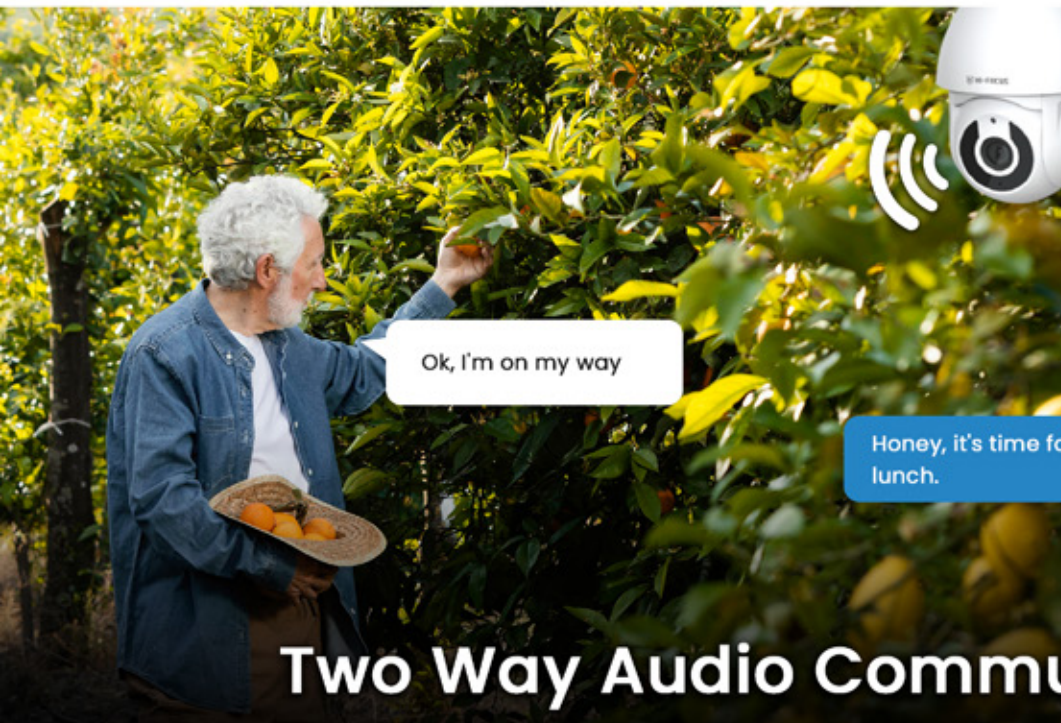

PIR Recording

Only human or animal activities are detected and information is pushed, camera will start recording.

4G Connect

Hi-Focus Camera does not even need to be installed; all you need to do is mount it, plug it in, connect to the 4G network, and you are ready to go.

Honey, it's time for lunch.

Two Way Audio Communication

Allows you to communicate with your loved ones wherever you are, which includes using a phone to talk while watching a live video feed.

Cloud Storage Support