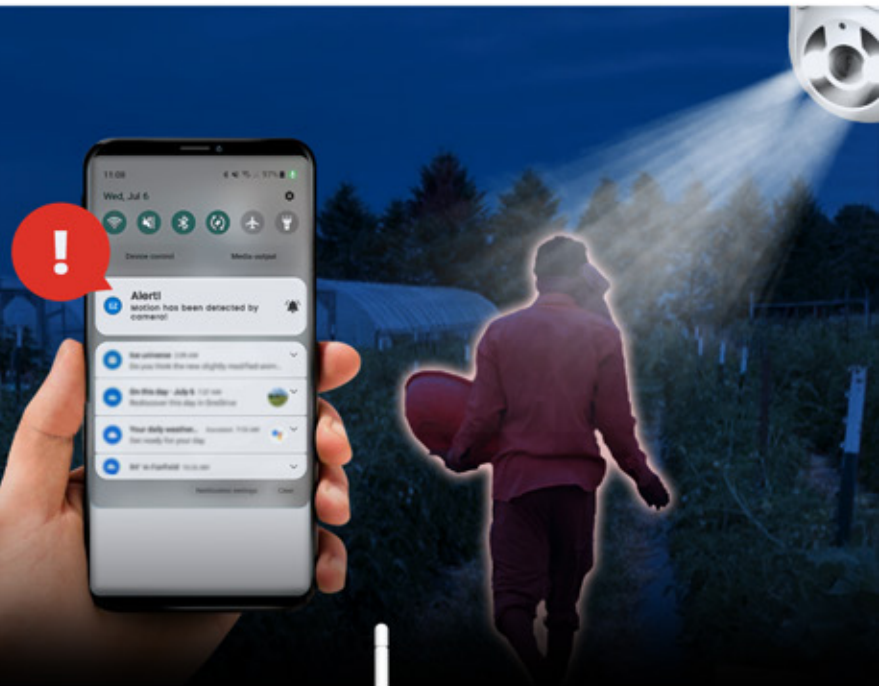

Day/Night
Mode

SD Card
Upto 256GB

Cloud
Storage

IP66

3MP Full HD Video Recording

Designed to reflect an improved picture quality in full HD video, preventing pixilation in the video feed and allowing for a clear view of every detail.

PIR Recording

Only human or animal activities are detected and information is pushed, camera will start recording.

4G Connect

Hi-Focus Camera does not even need to be installed; all you need to do is mount it, plug it in, connect to the 4G network, and you are ready to go.

Honey, it's time for lunch.

Two Way Audio Communication

Allows you to communicate with your loved ones wherever you are, which includes using a phone to talk while watching a live video feed.

Cloud Storage Support