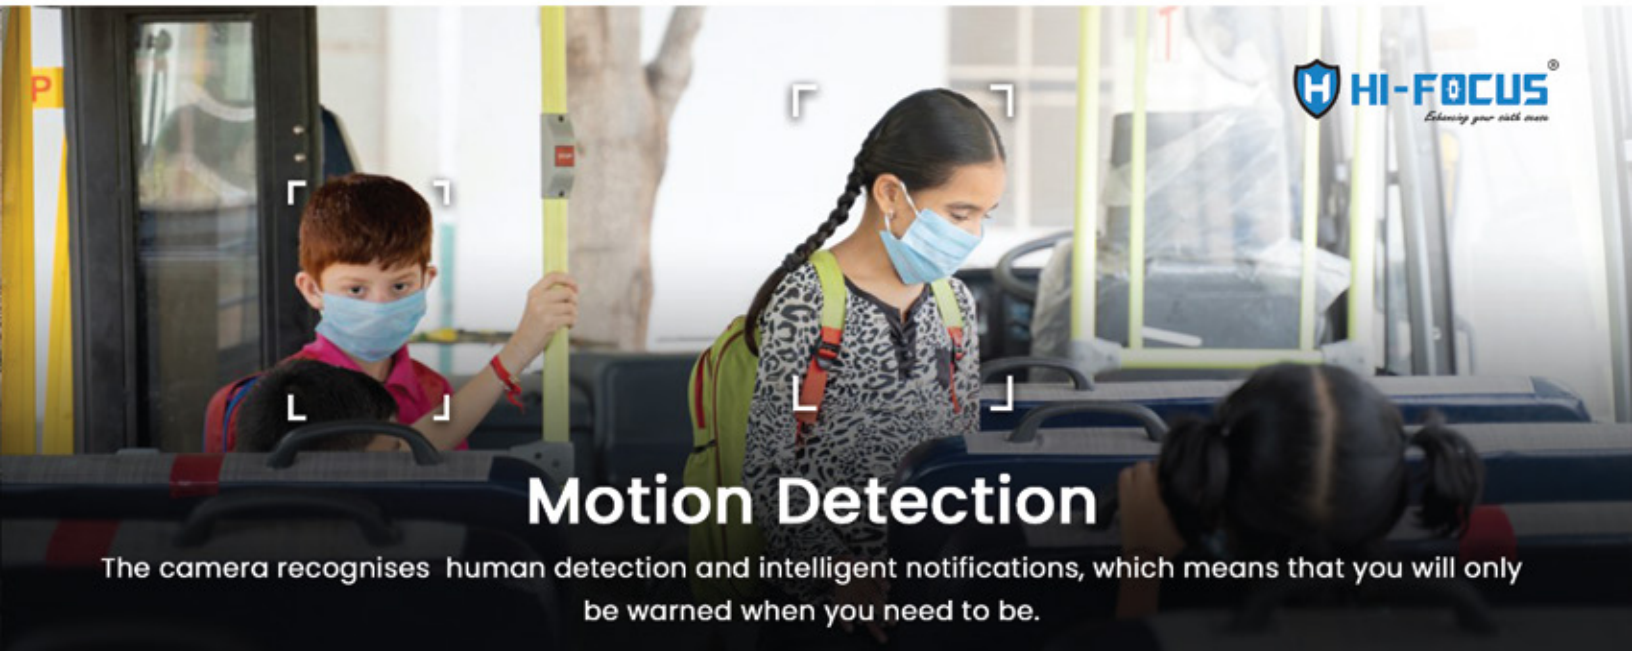

Siren

Cloud
Storage

3MP Full HD Video Recording

Designed to reflect an improved picture quality in full HD video, preventing pixilation in the video feed and allowing for a clear view of every detail.

4G Connect

Hi-Focus Camera does not even need to be installed; all you need to do is mount it, plug it in, connect to the 4G network, and you are ready to go.

Supports all Indian
Sim Cards:

Day/Night Mode

In normal lighting conditions, the camera captures color video. In low light and zero light, the camera switches to infrared night mode and captures black and white video.