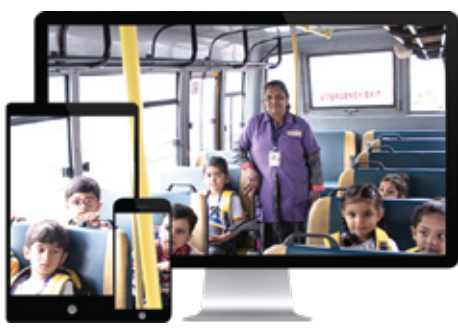

Siren

Cloud
Storage

3MP Full HD Video Recording

Designed to reflect an improved picture quality in full HD video, preventing pixilation in the video feed and allowing for a clear view of every detail.

4G Connect

Hi-Focus Camera does not even need to be installed; all you need to do is mount it, plug it in, connect to the 4G network, and you are ready to go.

Supports all Indian
Sim Cards:

Day/Night Mode

In normal lighting conditions, the camera captures color video. In low light and zero light, the camera switches to infrared night mode and captures black and white video.